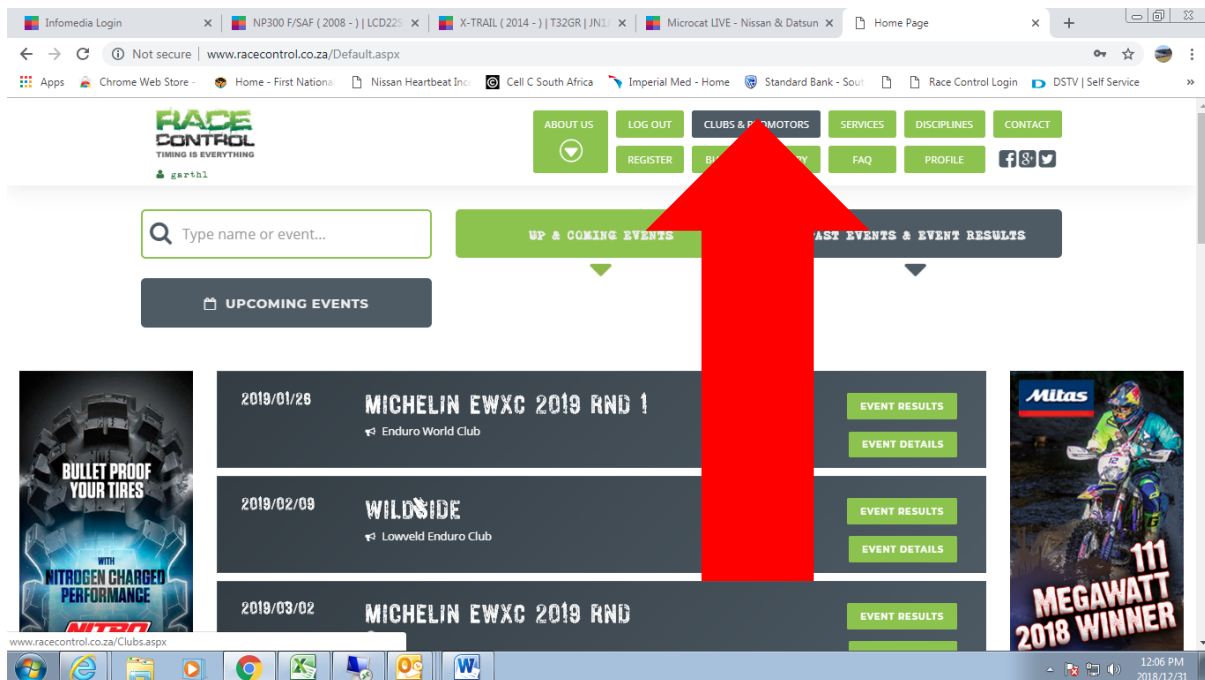

Become a member of CSMX Enduro

Follow these steps to join

Log onto <http://www.racecontrol.co.za/Login.aspx>

Click on Clubs & Prolotors

Click on CSMX Enduro

CLICK ON BECOME A MEMBER