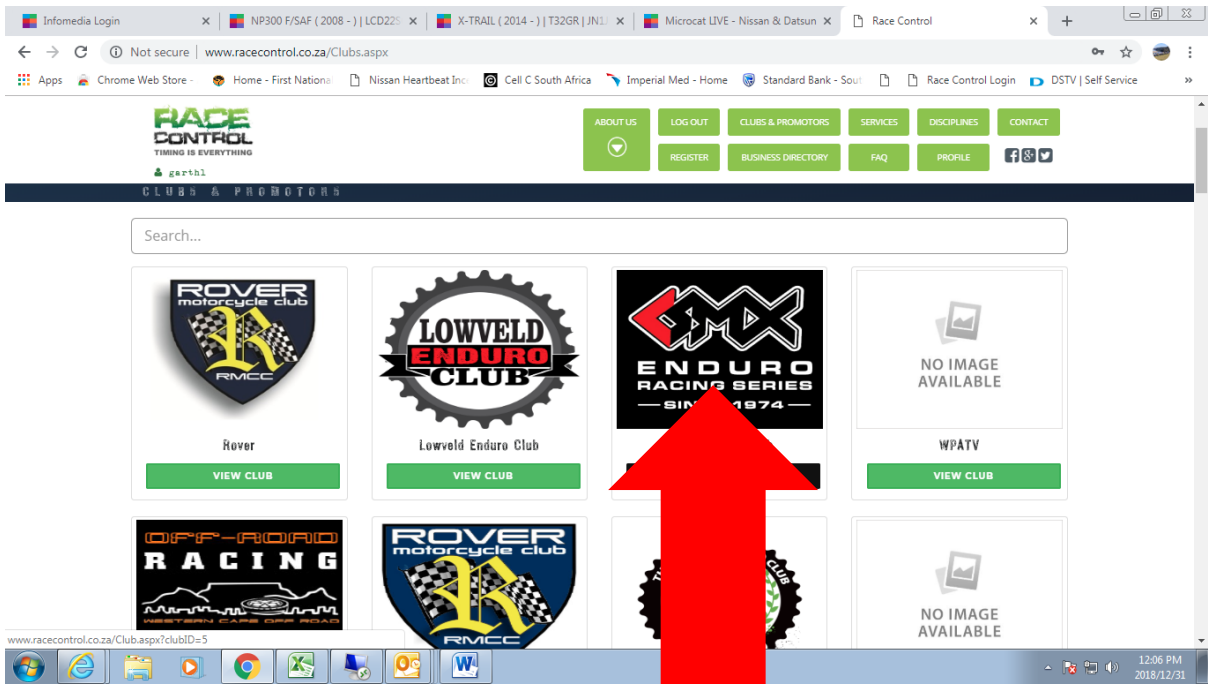

Become a member of CSMX Enduro

Follow these steps to join

Log onto <http://www.racecontrol.co.za/Login.aspx>

Click on Clubs & Prolotors

Click on CSMX Enduro

CLICK ON BECOME A MEMBER