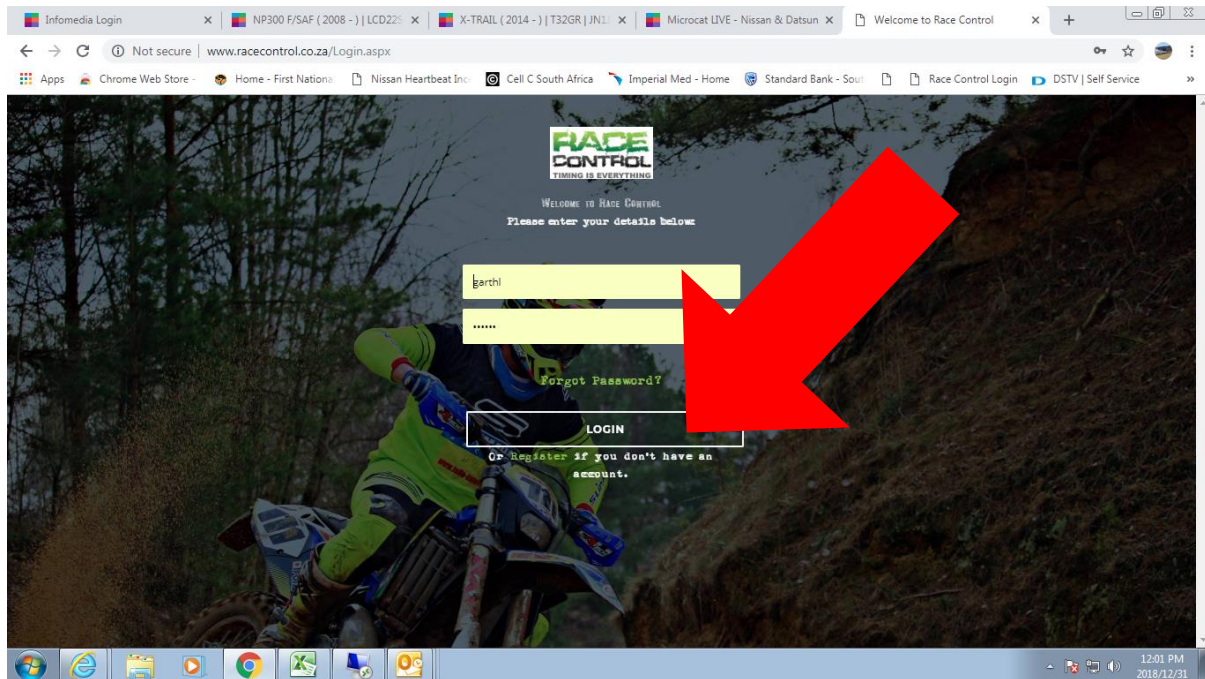

Become a member of CSMX Enduro

Follow these steps to join

Log onto <http://www.racecontrol.co.za/Login.aspx>

Click on Clubs & Prolotors

Click on CSMX Enduro

CLICK ON BECOME A MEMBER