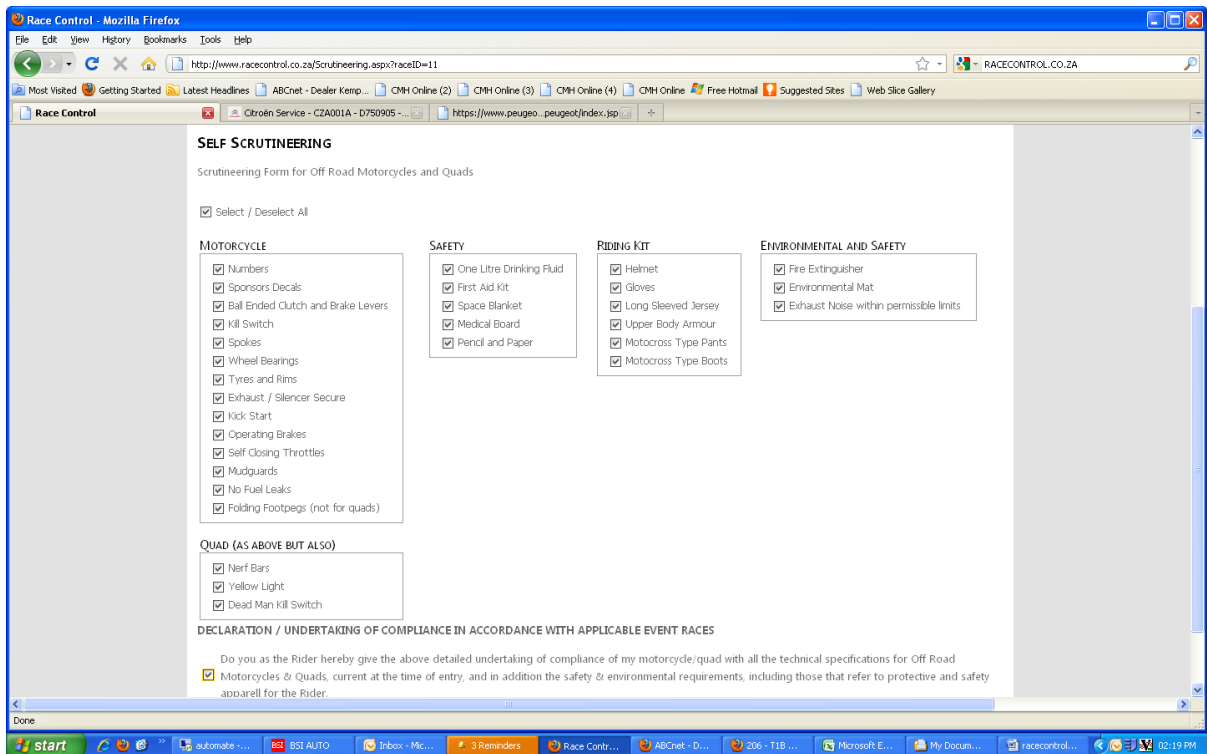

Easy 1-2-3 steps for Online entries

Once on Race control website click on race you want to enter

Click on enter race & VIEW REGULATION

READ REGULATIONS

Not registered, click on not registered

Registered, click on log in

COMPLETE ENTRY FORM, CLICK NEXT

TICK & CLICK NEXT

COMPLETE SCRUTINEERING FORM, CLICK NEXT

COMPLETE MEDICAL INFO, CLICK NEXT

CHECK IF CORRECT AMOUNT, CLICK DONE, PAY CLUB

VIEW WHO HAS ENTERED

Race Control - Mozilla Firefox