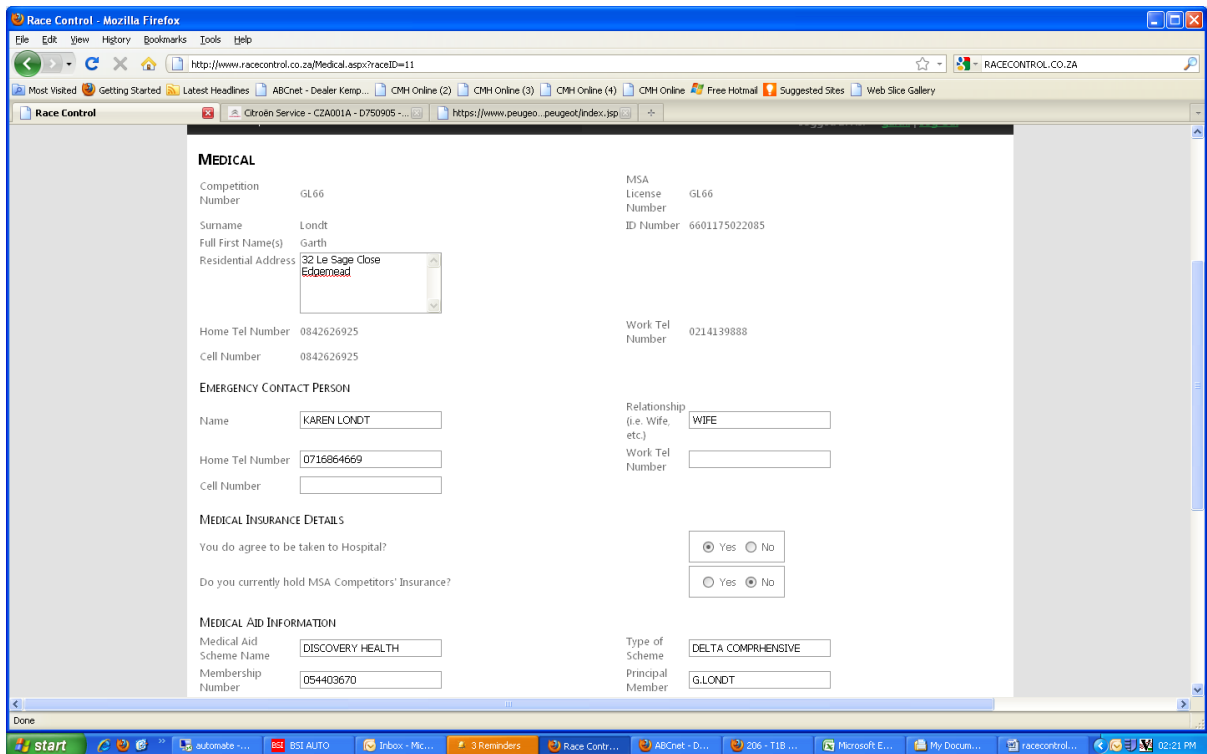

Easy 1-2-3 steps for Online entries

Once on Race control website click on race you want to enter

Click on enter race & VIEW REGULATION

READ REGULATIONS

Not registered, click on not registered

Registered, click on log in

COMPLETE ENTRY FORM, CLICK NEXT

TICK & CLICK NEXT

COMPLETE SCRUTINEERING FORM, CLICK NEXT

COMPLETE MEDICAL INFO, CLICK NEXT

CHECK IF CORRECT AMOUNT, CLICK DONE, PAY CLUB

VIEW WHO HAS ENTERED

Race Control - Mozilla Firefox