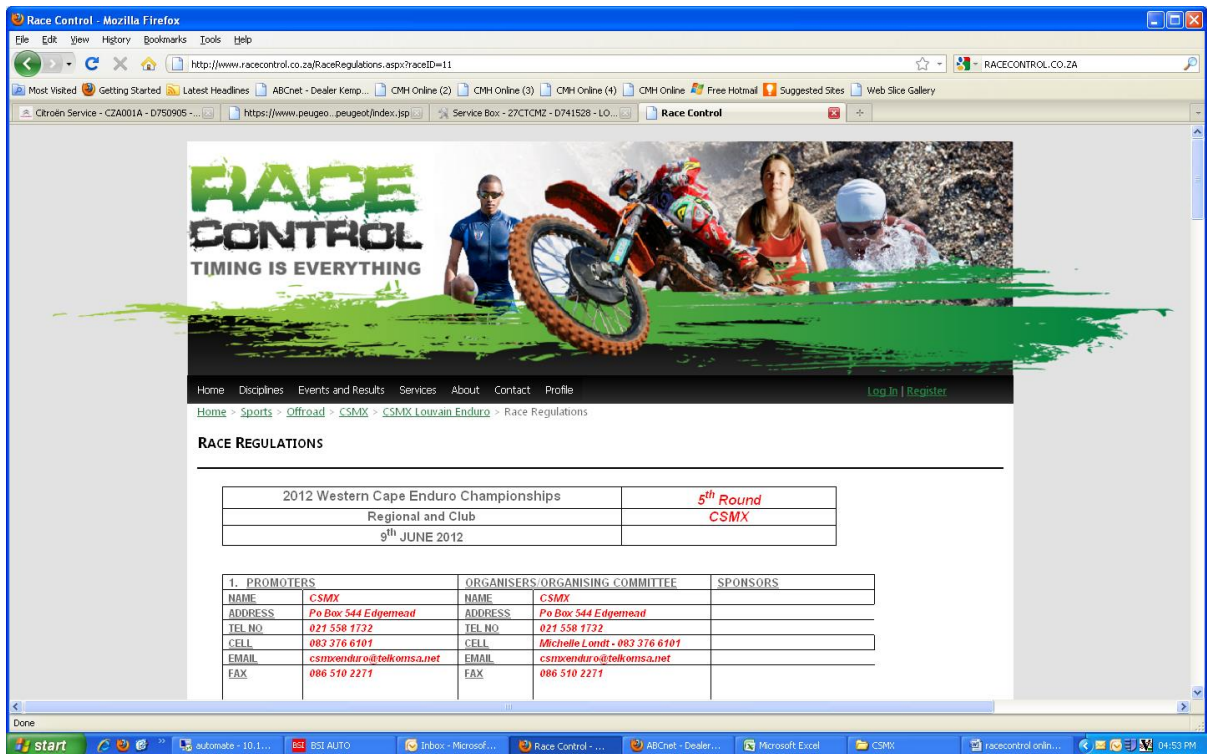

Easy 1-2-3 steps for Online entries

Once on Race control website click on race you want to enter

Click on enter race & VIEW REGULATION

READ REGULATIONS

Not registered, click on not registered

Registered, click on log in

COMPLETE ENTRY FORM, CLICK NEXT

TICK & CLICK NEXT

COMPLETE SCRUTINEERING FORM, CLICK NEXT

COMPLETE MEDICAL INFO, CLICK NEXT

CHECK IF CORRECT AMOUNT, CLICK DONE, PAY CLUB

VIEW WHO HAS ENTERED

Race Control - Mozilla Firefox